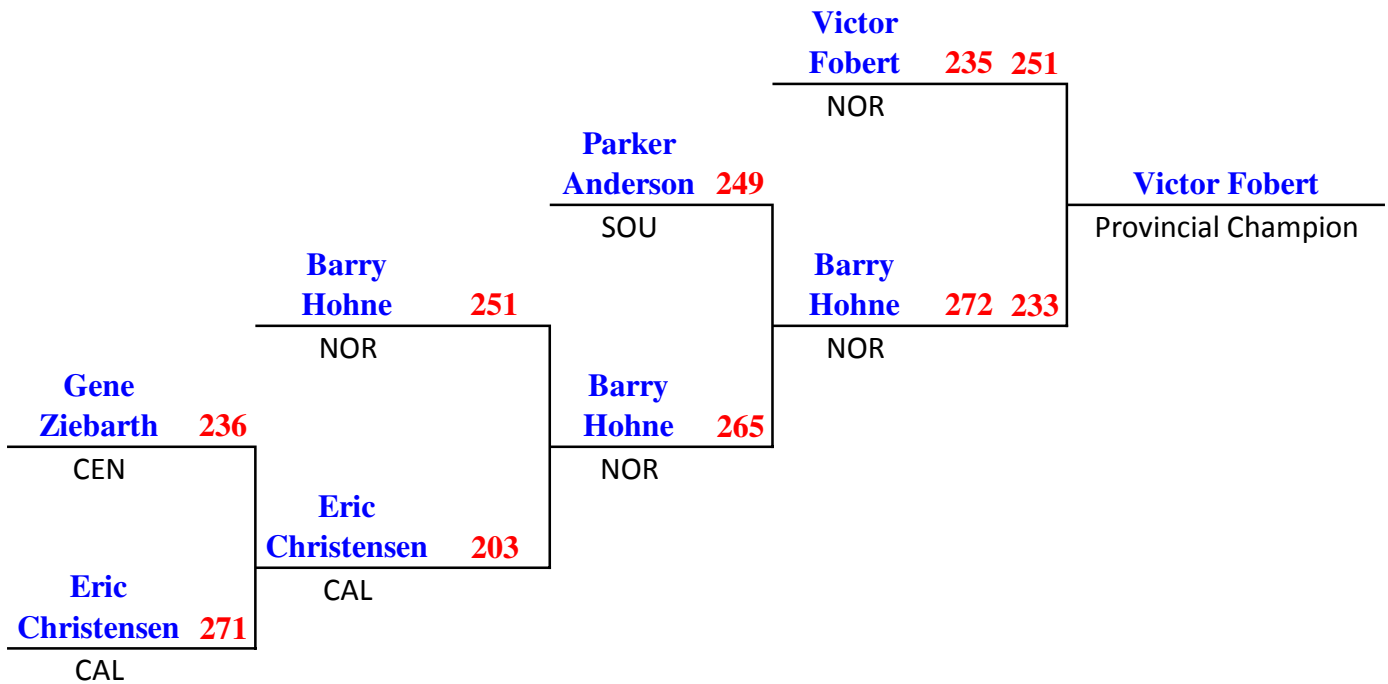

The stepladder final will take place on Saturday.

2013 PROVINCIAL OPEN CHAMIONSIPS
SINGLES STEPLADDER

PANORAMA LANES - MEDICINE HAT
 27-Mar-13

LADIES

MEN

* 1st place finisher in qualifying has two lives in the final series.