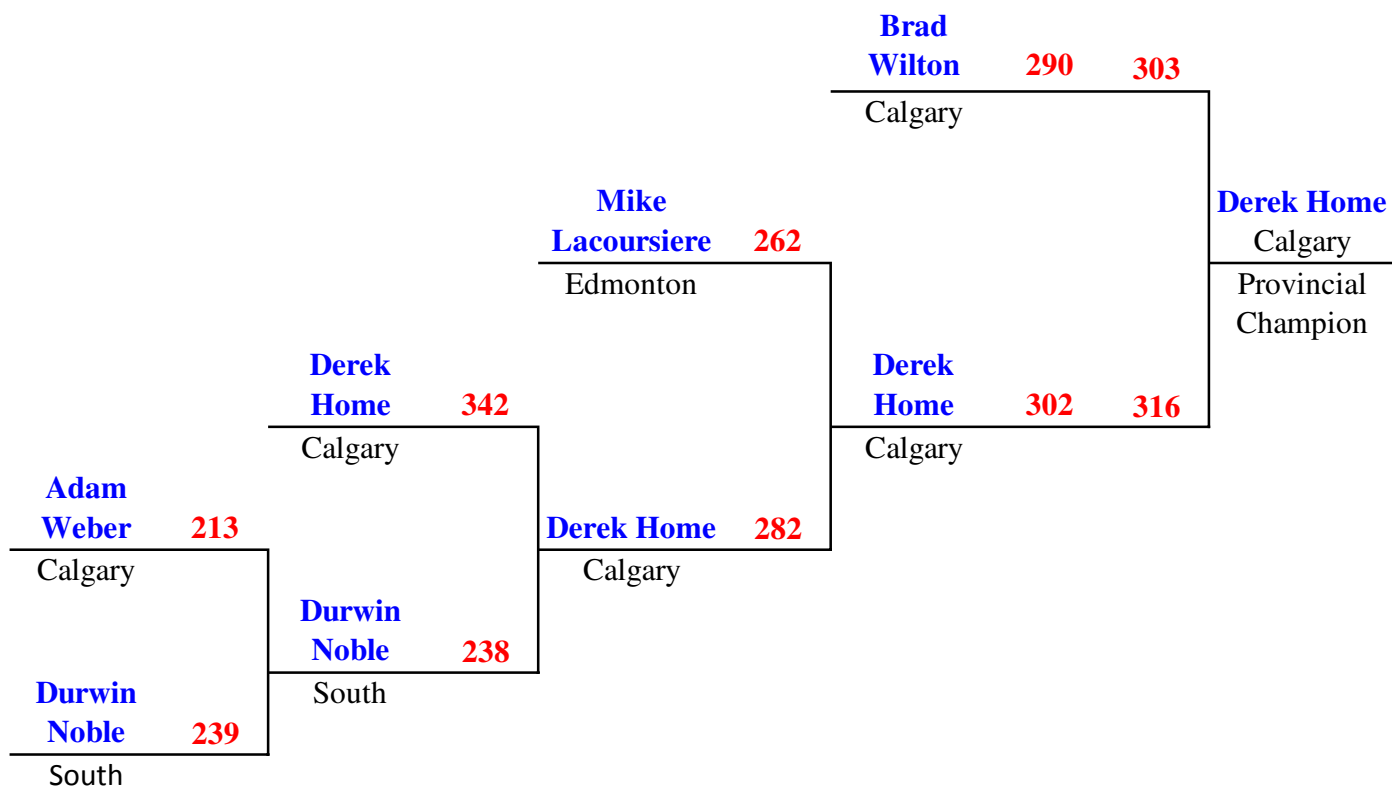

281	281	268	288	297	284	320	315	306	321
Ladies Tournament High								321	

2012 ALBERTA 5 PIN BOWLERS ASSOCIATION OPEN CHAMPIONSHIP

STEPLADDER FINAL

BORDER BOWL, LLOYDMINSTER

LADIES

MEN

* 1st place finisher in qualifying has two lives in the final series.