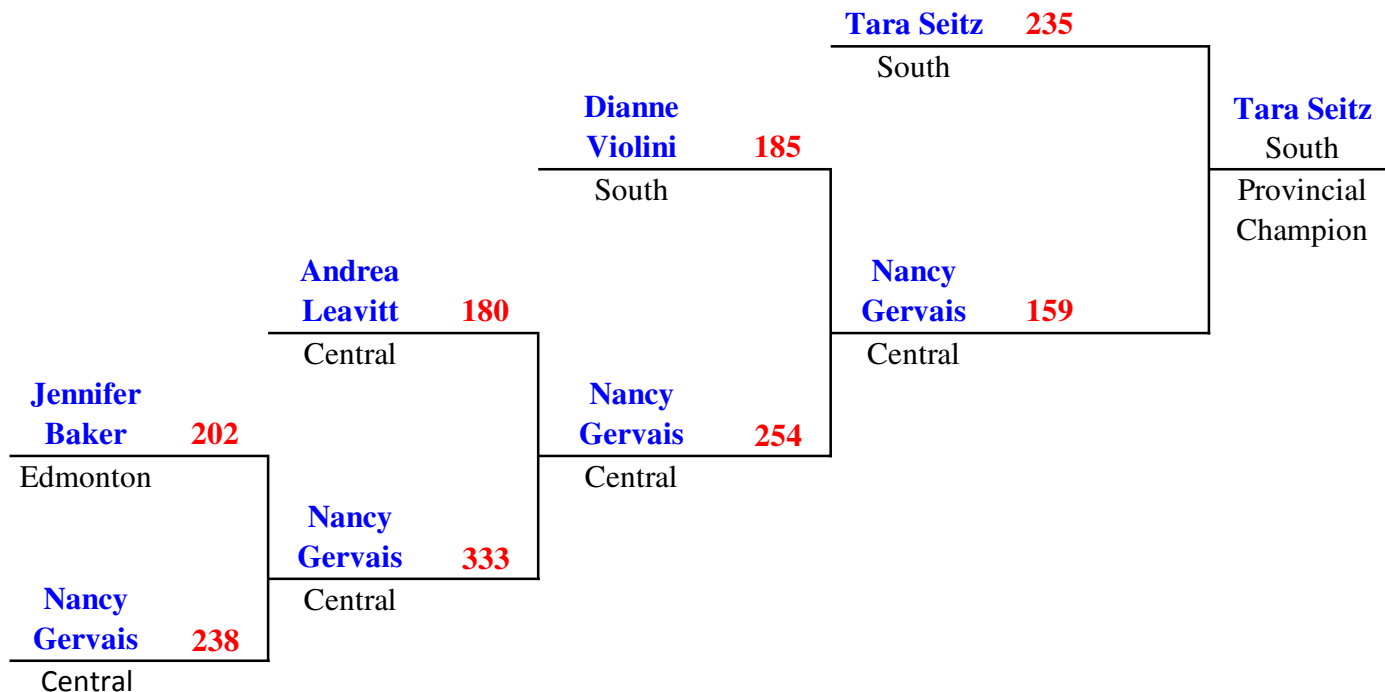

2012 ALBERTA 5 PIN BOWLERS ASSOCIATION OPEN CHAMPIONSHIP

STEPLADDER FINAL

BORDER BOWL, LLOYDMINSTER

LADIES